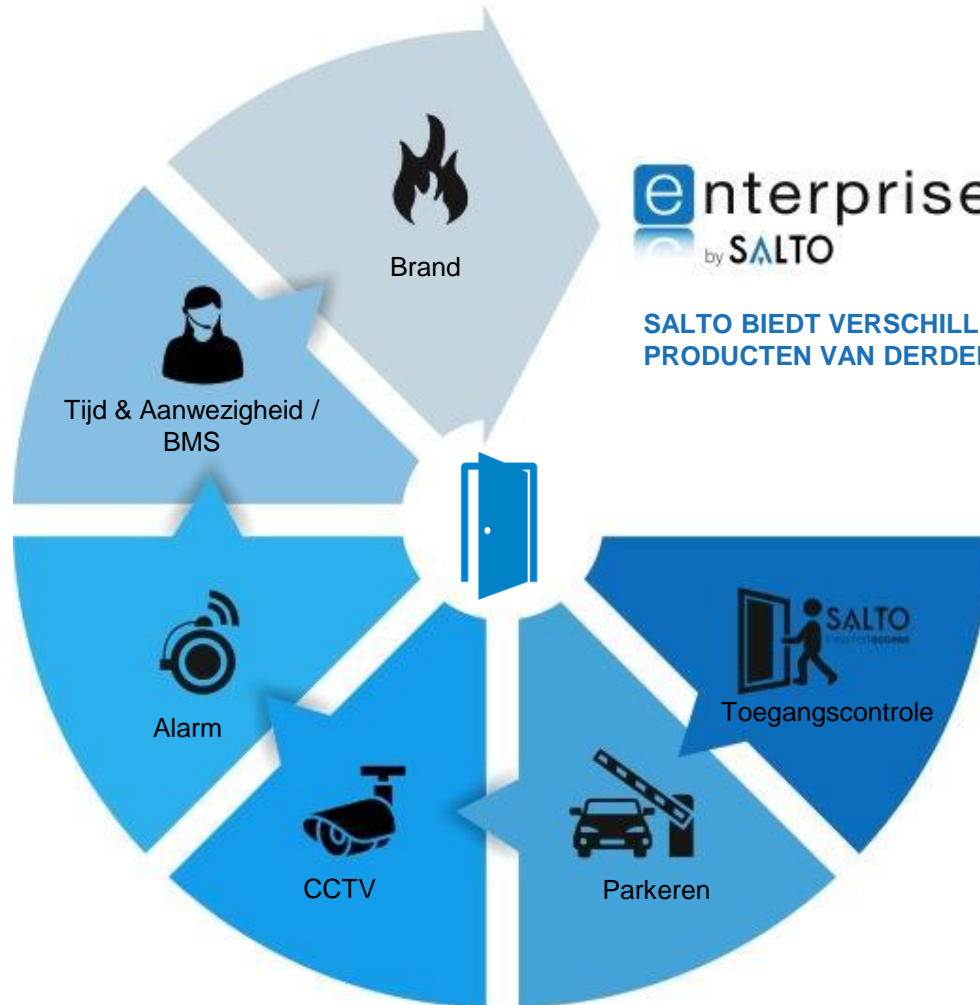

BLE

PLATFORM 2.0 TOEGANGSCONTROLE

Online : wandlezers / deurcontrollers

BEHEER Client Server – Cloud

SALTO \ KS

Keys as a Service

INTEGRATIE OPLOSSINGEN ENTERPRISE

SALTO SYSTEMS IN DE BRANCHE